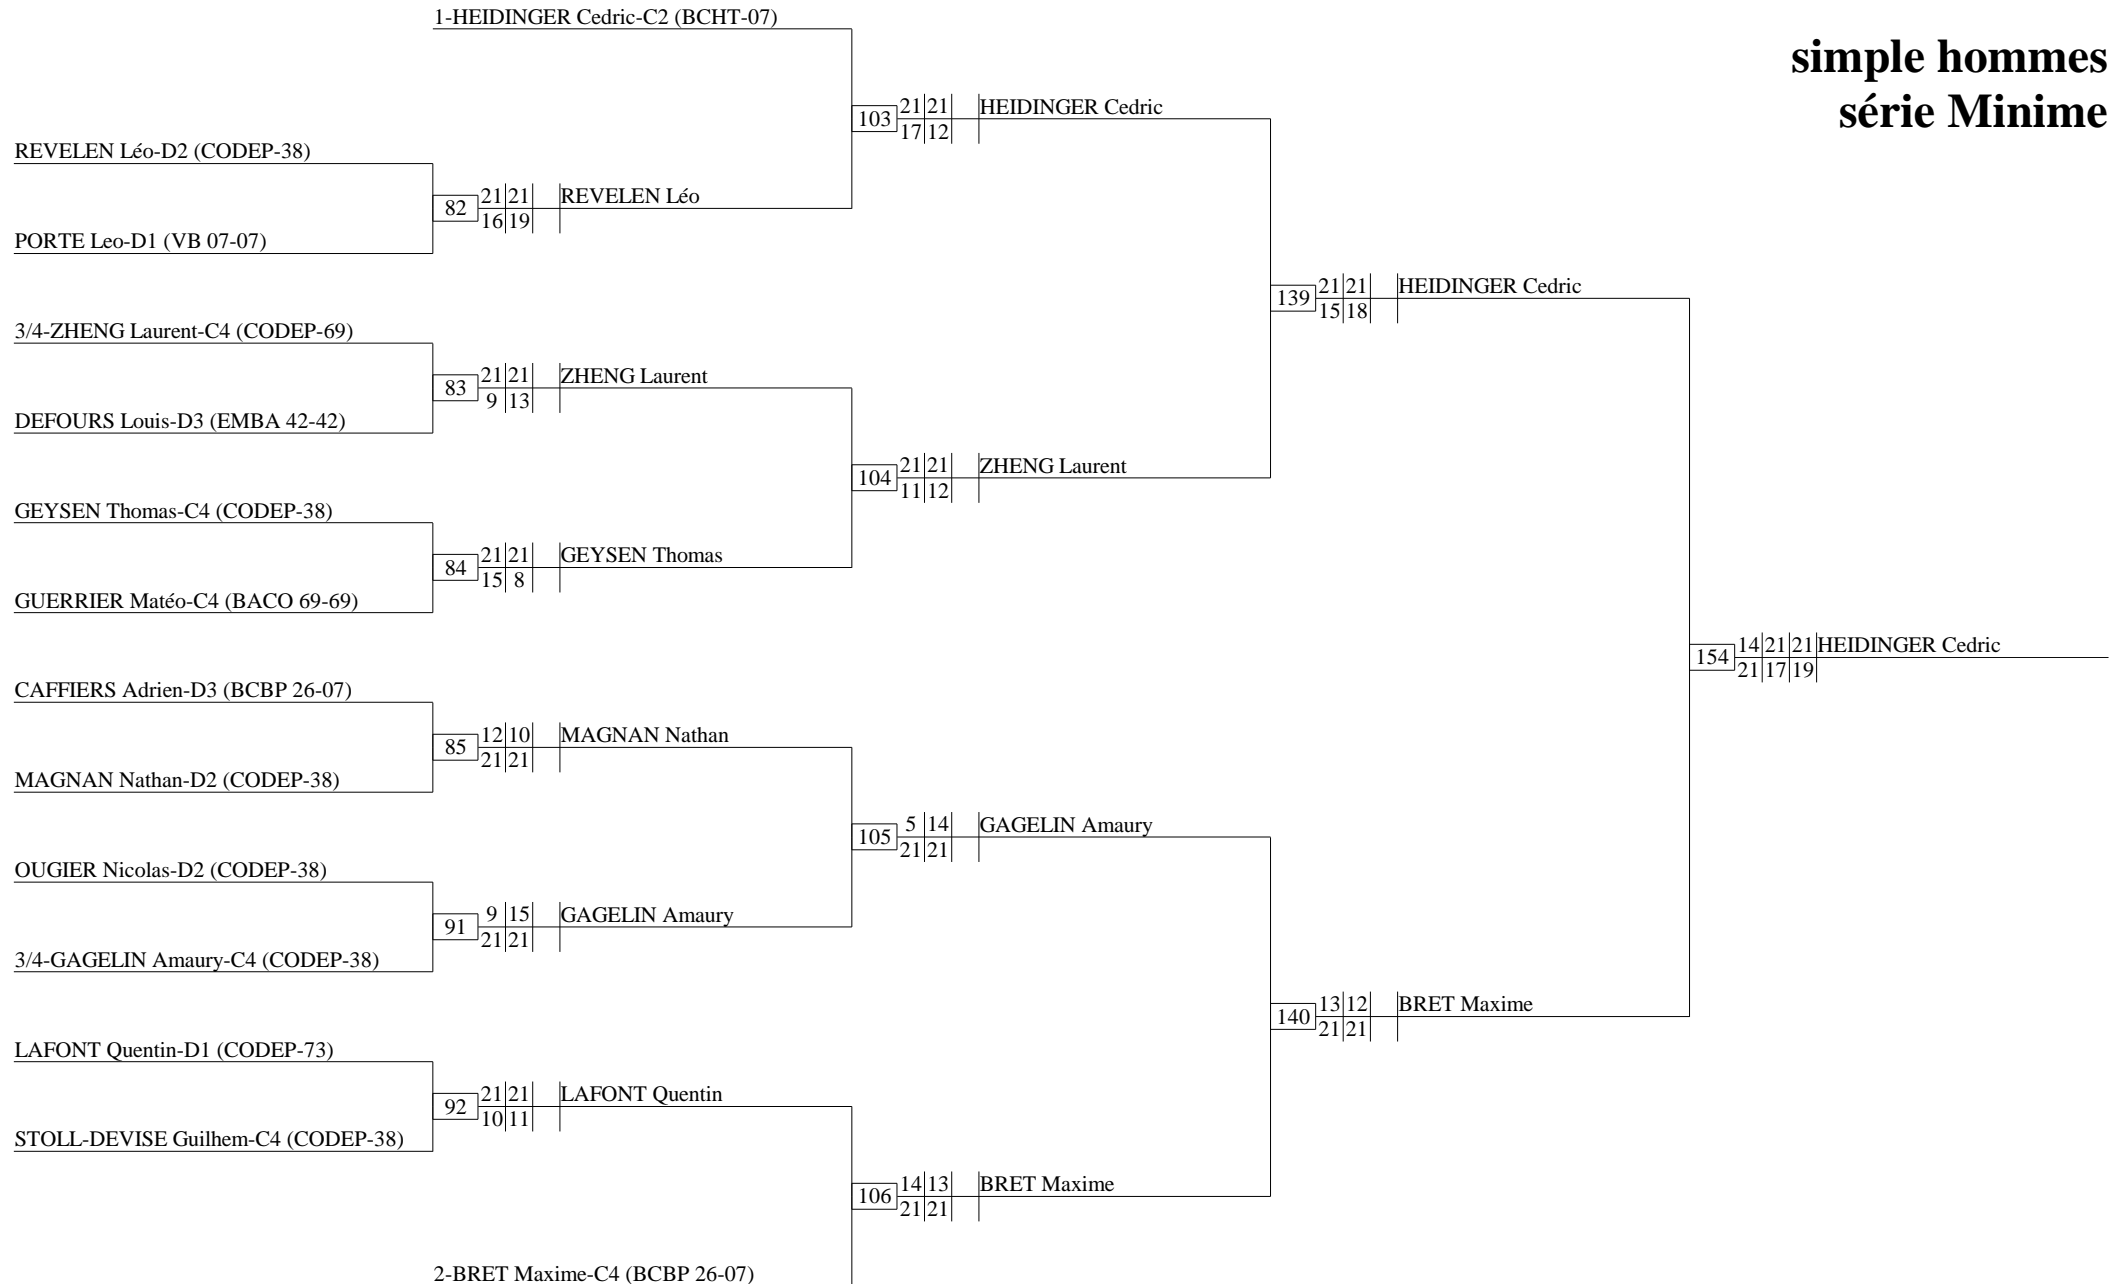

TROPHEE REGIONAL JEUNES

simple hommes
série Minime

TROPHEE REGIONAL JEUNES

SD Minime - PouleA	BARRE-PENNEC	DEBARD		CONSTANTIN		ODRU		Vict.	Sets diff.	Pts diff.	Cl					
1-BARRE-PENNEC Anne-Eléonore-	FFBaD	22	24	22	9	21	19	33	21	13	1	0	-1	3		
			12	21			22		24						21	10
			11	21			18		21							
DEBARD Florine-D3 (VB 07-07)	22	22	24	FFBaD	32	21	15	10	23	21	3	5	36	1		
		21	12				22		20						21	12
		21	11													
CONSTANTIN Estelle-D3 (CODEP-	9	19	21	32	15	21	FFBaD	21	21	13	2	1	13	2		
		24	22			20			22						21	11
		21	18													
ODRU Ophelie-D4 (CODEP-38)	33	13	21	10	21	23	FFBaD	21	13	21	0	-6	-48	4		
		10	21			12			21						11	21

SD Minime - PouleB	BRIAND	HUM		GAMOT		VERNON		Vict.	Sets diff.	Pts diff.	Cl					
2-BRIAND Sarah-D2 (CODEP-73)	FFBaD	23	22	20	11	21	5	34	21	16	3	6	60	1		
			21	13			21		8						21	5
HUM Clarisse-D3 (ABC 74-74)	23	20	22	FFBaD	35	19	21	12	10	21	1	-3	-23	4		
		13	21				21		18						10	21
							21		13							
GAMOT Clara-D2 (ASMC 69-69)	11	5	21	35	21	19	FFBaD	24	21	18	1	-1	-33	2		
		8	21			18			21						21	19
						13			21							
VERNON Mary-D3 (BCV 26-07)	34	16	21	12	21	10	FFBaD	24	18	21	1	-2	-4	3		
		5	21			21			10						19	21